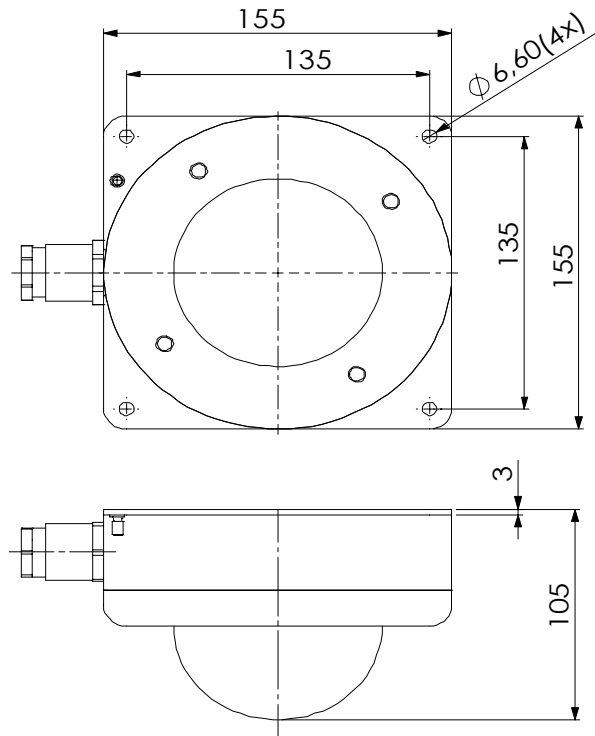

camera housing

data sheet

Type	CH-dome D15 (Indoor/Outdoor Dome colour camera)
Housing	Vandal resistant aluminium housing with polycarbonate dome
IP protection class	IP67
Heater	Automatic controled heating device
Image Sensor	1/3" High Sensivity CCD
Signal System	PAL (NTSC upon request)
Picture Elements	approx. 440k pixels
Horizontal Resolution	480 TV lines
Lens	fixed, 3,8mm @ F2.0
Angle of View(D / H / V)	67° / 53,4° / 40°
Min. Illumination	1,2 Lux
EMC	construction acc. EN 55022, EN 55024
Vibration	1.4G vibration strain in function acc. IEC 60068-2-6
Operating Temperature	-20°C to +55°C
Power Requirements / Power Consumption	12V DC or 24V AC / 2,8W
Weight	1,1 kg (2,2kg with Anti-vibration Kit)
Optional	Anti-vibration mounting bracket