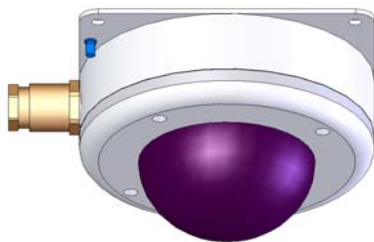

camera housing

data sheet

Type	CH-dome D15 (Indoor/Outdoor Dome colour camera)
Housing	Vandal resistant aluminium housing with polycarbonate dome
IP protection class	IP67
Heater	Automatic controled heating device
Image Sensor	1/3" High Sensivity CCD
Signal System	PAL (NTSC upon request)
Picture Elements	approx. 440k pixels
Horizontal Resolution	480 TV lines
Lens	fixed, 3,8mm @ F2.0
Angle of View(D / H / V)	67° / 53,4° / 40°
Min. Illumination	1,2 Lux
EMC	construction acc. EN 55022, EN 55024
Vibration	1.4G vibration strain in function acc. IEC 60068-2-6
Operating Temperature	-20°C to +55°C
Power Requirements / Power Consumption	12V DC or 24V AC / 2,8W
Weight	1,1 kg (2,2kg with Anti-vibration Kit)
Optional	Anti-vibration mounting bracket