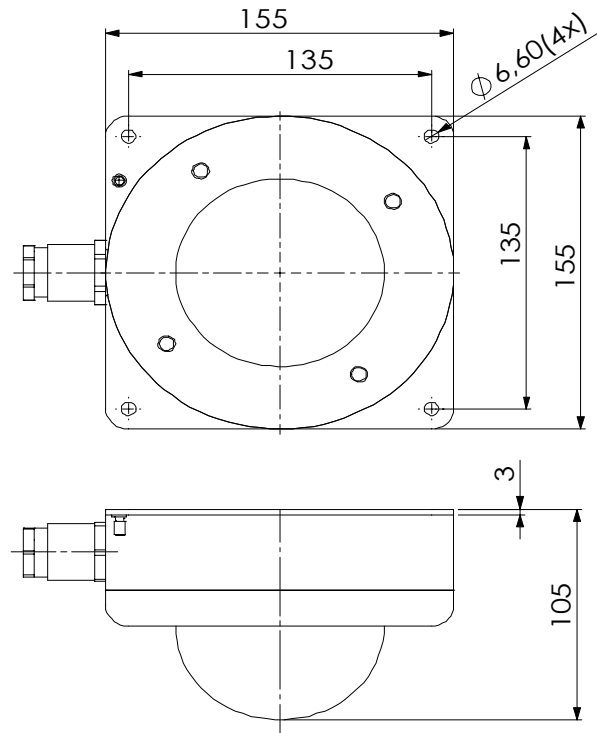

camera housing

data sheet

Type	CH-dome D15 (Indoor/Outdoor Dome colour camera)
Housing	Vandal resistant aluminium housing with polycarbonate dome
IP protection class	IP67
Heater	Automatic controled heating device
Image Sensor	1/3" High Sensivity CCD
Signal System	PAL (NTSC upon request)
Picture Elements	approx. 440k pixels
Horizontal Resolution	480 TV lines
Lens	fixed, 3,8mm @ F2.0
Angle of View(D / H / V)	67° / 53,4° / 40°
Min. Illumination	1,2 Lux
EMC	construction acc. EN 55022, EN 55024
Vibration	1.4G vibration strain in function acc. IEC 60068-2-6
Operating Temperature	-20°C to +55°C
Power Requirements / Power Consumption	12V DC or 24V AC / 2,8W
Weight	1,1 kg (2,2kg with Anti-vibration Kit)
Optional	Anti-vibration mounting bracket